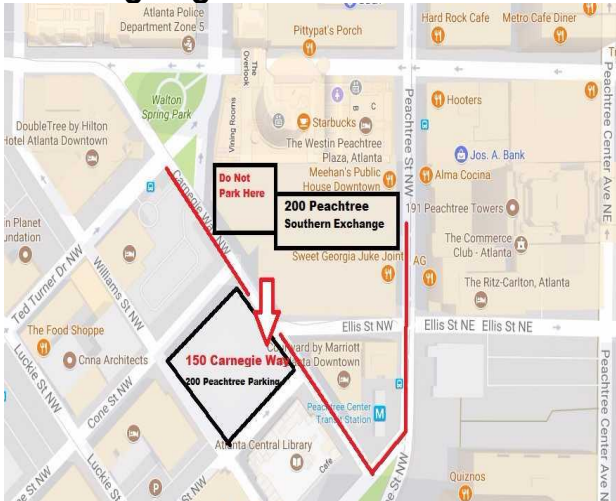

Parking Deck address is 150 Carnegie Way, Atlanta GA, 30303

From all points South:

- Take I-75 or I-85 North to Atlanta
- Take Exit 248C, Freedom Pkwy toward Andrew Young International Boulevard
- Keep left towards Andrew Young International Boulevard
- Turn left on Andrew Young International Boulevard
- Turn left onto Carnegie Way
- Turn right into parking garage with the "Parking" in red letters - Proceed to the 6th Floor (Green Floor) take Skybridge into Southern Exchange

From all points North:

- Take I-75 or I-85 South to Atlanta
- Take 249C, Williams Street until it dead ends
- Turn left on Andrew Young International Boulevard
- Turn right onto Carnegie Way
- Turn right into the parking garage with the "Parking" in red letters - Proceed to the 6th Floor (Green Floor) take Skybridge into Southern Exchange

From all points East or West:

- Take I-20 to Atlanta
- Take I-75 or I-85 North to Atlanta
- Take Exit 248C, Freedom Pkwy toward Andrew Young International Boulevard
- Keep left towards Andrew Young International Boulevard
- Turn left on Andrew Young International Boulevard
- Turn left onto Carnegie Way
- Turn right into parking garage with the "Parking" in red letters - Proceed to the 6th Floor (Green Floor) take Skybridge into Southern Exchange

Turn into garage with "PARKING" in red letters View From South